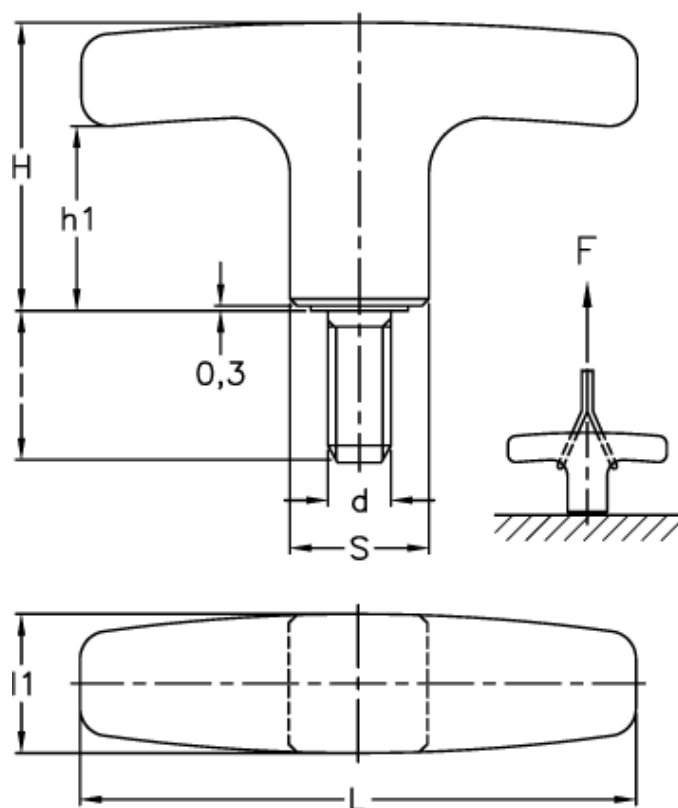

Article number: 2304032943
Description: E+G Handle
L.652/95 p-M12x30

Measures

d 6g = M12
F (N) = 8000
h = 30
H = 46
h1 = 28.5
L = 94
l1 = 21
S = 21x21